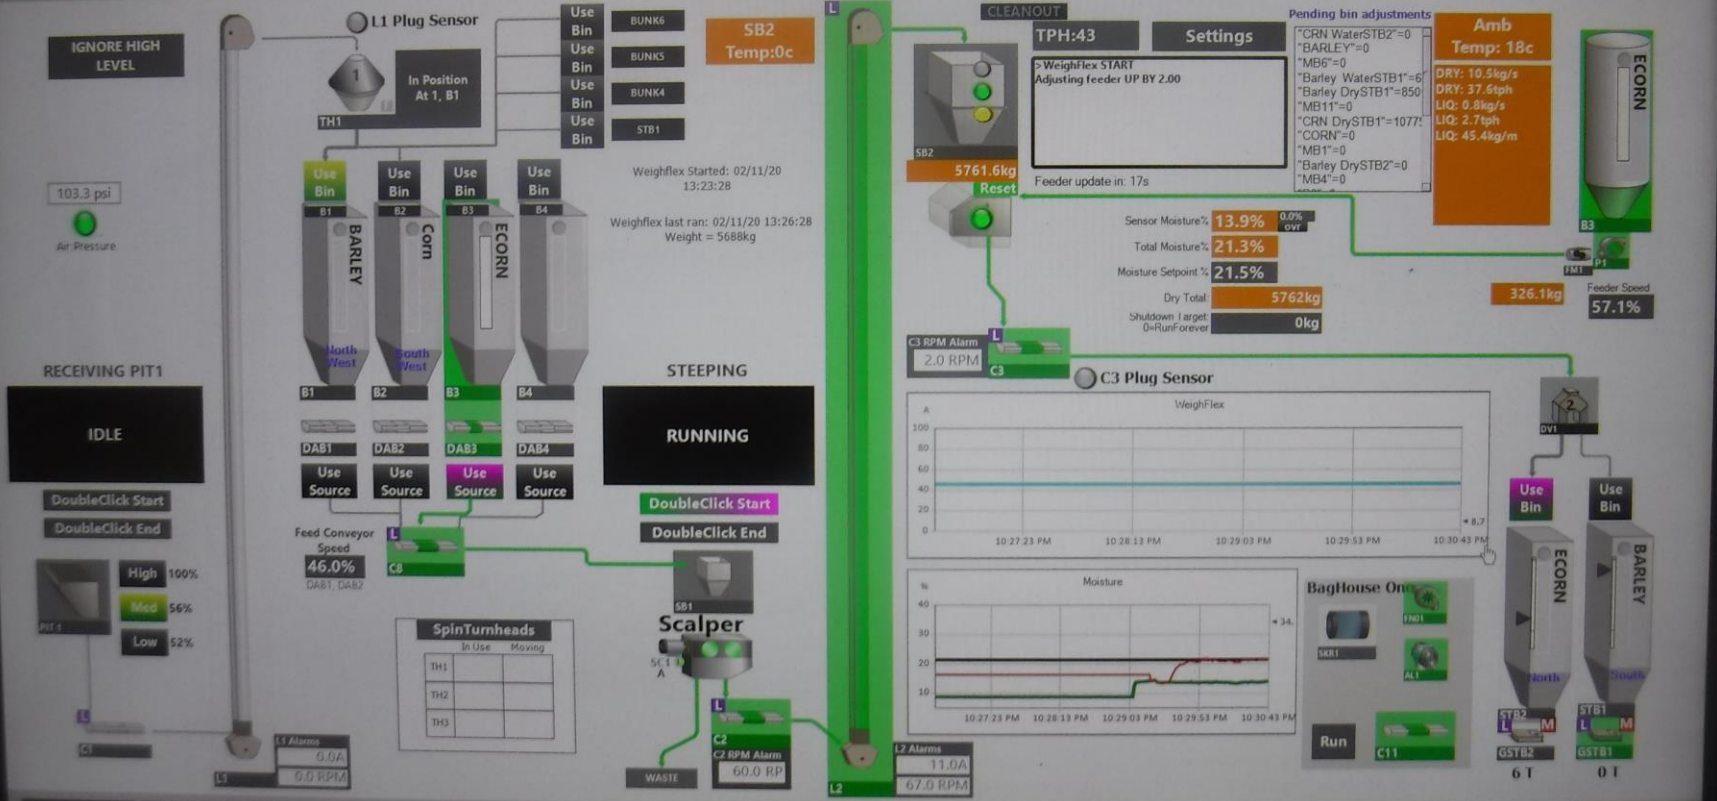

ALARMS

- 2/11/2020 1:26:07 PM SB1 is Full.
- 2/11/2020 1:25:07 PM "Report 'BatchContentsCustom.rep'" failed to generate. See exception.
- 2/11/2020 1:19:51 PM "Report 'BatchContentsCustom.rep'" failed to generate. See exception.
- 2/11/2020 12:52:23 PM MFM1 unable to measure, meter reading is not stable.

08/07/19 22:30:43

LOG OUT GOOD